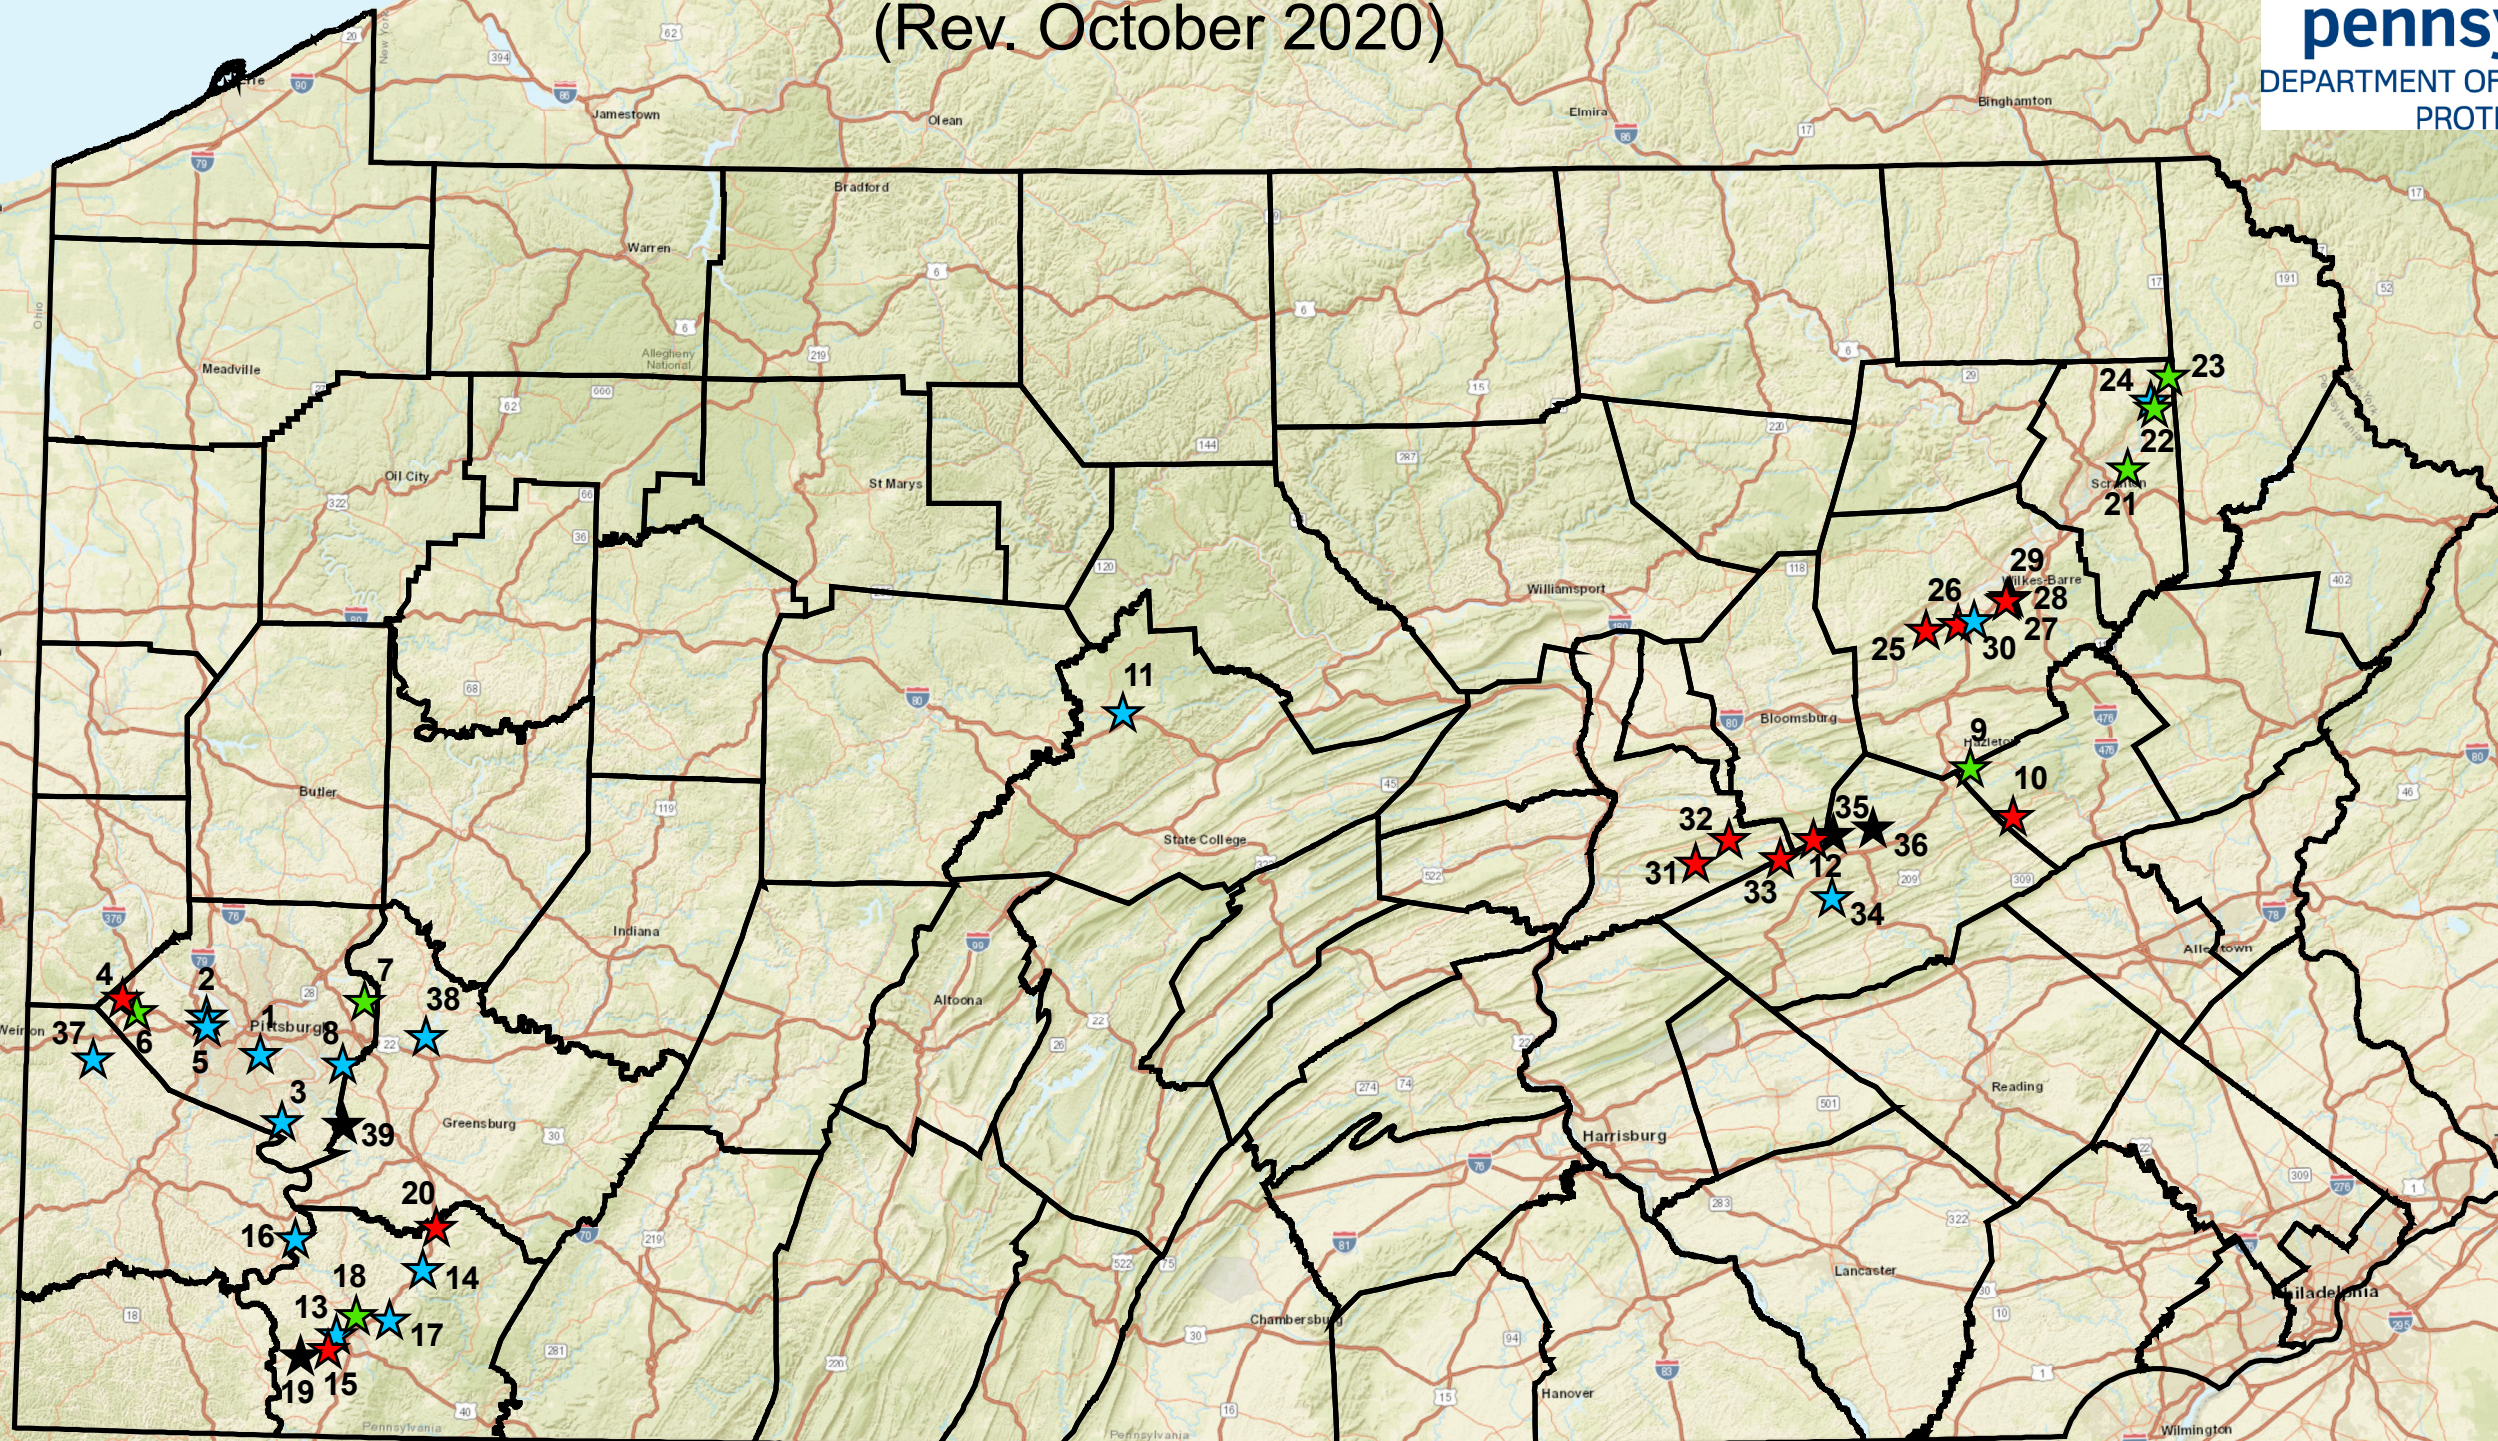

PA Underground Coal Mine Fires

(Rev. October 2020)

pennsylvania

DEPARTMENT OF ENVIRONMENTAL
PROTECTION

★ Under Construction or Out ★ Presumed Out ★ Presumed Burning ★ Confirmed Burning